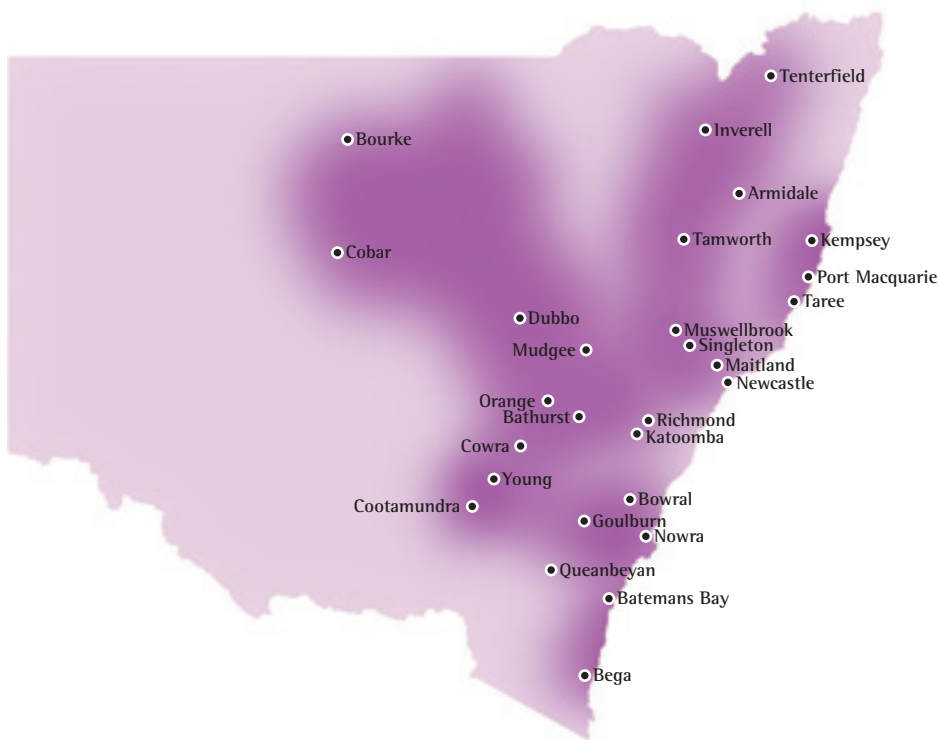

# boarding schools

## OF AUSTRALIA 08

A SPECIAL EDUCATION SUPPLEMENT PUBLISHED ANNUALLY BY RURAL PRESS

The Regional Newspaper Division of Rural Press has been publishing education and careers supplements for many years. The 2008 edition of Boarding Schools of Australia, a boarding school specific publication, will be inserted into 24 major NSW newspapers with a readership in excess of 700,000 in late February 2008. As you are aware, most boarders originate from regional and rural areas (NSW, with a regional population of 2.8 million is the largest) and include not only those from the land, but more importantly those from the large number of cities and towns throughout NSW who make up over 90% of the regional population. Our vast regional newspaper network covers both these prospect regions.

We concede that the majority of boarders whose families reside in NSW enrol in NSW schools. However there are many that school in both Victoria and Queensland – parents want the best education for their children, even if it necessitates an interstate relocation.